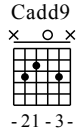

# DUST IN THE WIND

Moderate ♩ = 120